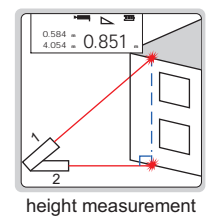

STROKE COUNTER CODE 7600-6

- Accumulate and record the number of mechanical movements
- Rotate back to zero