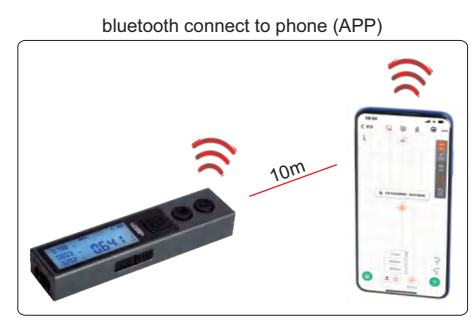

BUILT-IN
BLUETOOTH

MINI LASER DISTANCE METER CODE 9565-E40

- Built-in bluetooth, transmission distance is 10 meters (no obstacles, no electromagnetic interference)
- Display with backlight
- Unit: m, ft, in, ft+in
- Distance, area, volume and height measurement
- Automatic power off: laser 30s, main unit 180s

SPECIFICATION

Measuring range	0.2~40m
Resolution	0.001m, 0.001ft, 1/16"
Accuracy	$\pm(3+D/20)$ mm, D: measured distance, unit: m
Laser type	red laser, 630~670nm, class II, <1mW
Charging interface	USB (type-C)
Dimension	180×28×40mm
Weight	53g

STANDARD DELIVERY

Main unit	1 pc
USB charging cable	1 pc

STROKE COUNTER CODE 7600-6

- Accumulate and record the number of mechanical movements
- Rotate back to zero

SPECIFICATION

Code	Number of digits	Range
7600-6	6	0-999999

* Underwater button operation is not supported

STANDARD DELIVERY

Main unit	1 pc
String	1 pc

DIGITAL STOPWATCH CODE DSW-A010

- Split time, total time and continuous time can be displayed
- 10 groups of results can be read out from memory after resetting
- Scroll back and forth to read out the memory digits
- The fastest, slowest and average time can be displayed
- Able to record the split times (00-199)