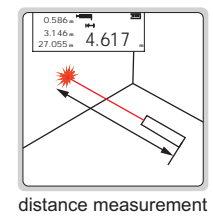

STROKE COUNTER CODE 7600-6

- Accumulate and record the number of mechanical movements
- Rotate back to zero