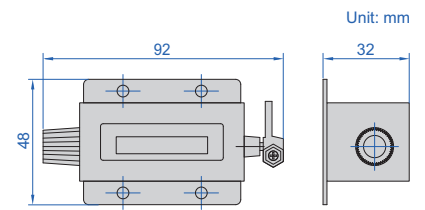

SPECIFICATION

Measuring range	0.2~40m
Resolution	0.001m, 0.001ft, 1/16"
Accuracy	$\pm(3+D/20)$ mm, D: measured distance, unit: m
Laser type	red laser, 630~670nm, class II, <1mW
Charging interface	USB (type-C)
Dimension	180×28×40mm
Weight	53g

STANDARD DELIVERY

Main unit	1 pc
USB charging cable	1 pc

STROKE COUNTER CODE 7600-6

- Accumulate and record the number of mechanical movements
- Rotate back to zero

SPECIFICATION

Code	Number of digits	Range
7600-6	6	0-999999

34

SPECIFICATION

Chronograph	range	0~23 hours 59 minutes and 59 seconds
	resolution	0.01s (<30mins) 1s (>30mins)
	accuracy	±1.5s (day error)
Clock	display	12/24 hour format
	function	alarm and hourly chime
Waterproof level		3bar (30meters)
Operation environment *		0°C~50°C
Power supply		CR2032 battery
Dimension		76×64×22mm
Weight		62g

SPECIFICATION

Measuring range		0~9 hours, 59 minutes, 59.99 seconds
Resolution		0.01s
Accuracy		±0.5s
Function	memory	10 groups
	timer	up to 10 hours
	time	12-hour or 24-hour time display, alarm can be set
Power supply		LR44 battery
Screen dimension		33.6×13.6mm
Dimension		76×63×16mm (metal case)