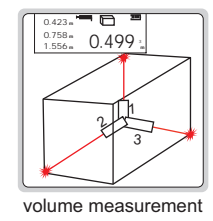

STROKE COUNTER CODE 7600-6

- Accumulate and record the number of mechanical movements
- Rotate back to zero