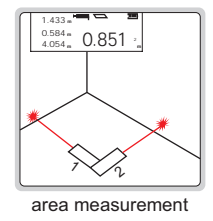

STROKE COUNTER CODE 7600-6

- Accumulate and record the number of mechanical movements
- Rotate back to zero